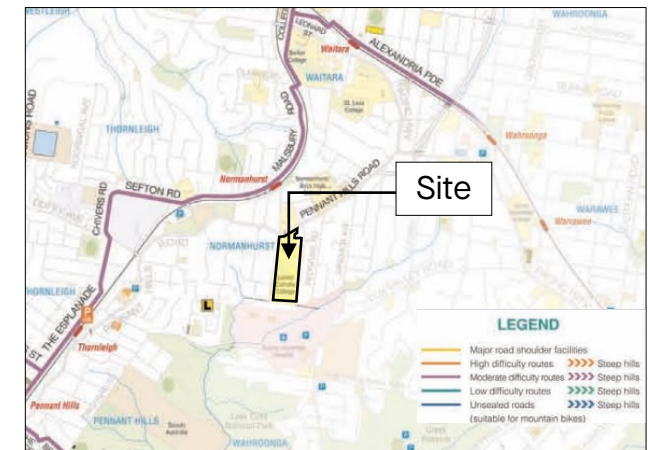

Bus

School bus and public bus services are available on Pennant Hills Rd, Milson Pde, Malsbury Rd and Denman Pde.

Route	School Bus Services
8028	Thornleigh to Barker College Junior School
8029	Thornleigh to Waitara PS via Westleigh
8109	Loreto Normanhurst to Turramurra HS
9023	St Agatha's Parish PS to Turramurra Station via Pennant Hills Station
9024	Normanhurst PS to Pennant Hills Station via Thornleigh & Waitara
9057	Wahroonga to Thornleigh Station via Westleigh

Route	Public Bus Services
587	Hornsby to Westleigh (Loop Service)
588	Hornsby to Normanhurst West (Loop Service)
589	Sydney Adventist Hospital to Hornsby
600	Hornsby to Parramatta

Loreto Normanhurst Private Bus Services	
	Lane Cove / North Ryde Route
	Drummoyne/ Gladesville Route
	Mosman / North Shore Route
	The Hills District Route
	Arcadia Route
	Northern Beaches Route
	Cherrybrook Shuttle Route

For information on Loreto Normanhurst private school bus routes and timetables, visit:

<https://www.loretonh.nsw.edu.au/pages/transport-enrolments>

For information on school and public bus services, visit:
<https://transportnsw.info/travel-info/ways-to-get-around/bus/>

Train

Normanhurst Station
(7-minute walk)

Train Services

T9 Northern Line

Journey Times

2 minutes to Hornsby	30 minutes to Chatswood
12 minutes to Epping	50 minutes to Central
27 minutes to Rhodes	55 minutes to Gosford

Cycle

Visit <https://www.hornsby.nsw.gov.au/lifestyle/sports-and-recreation/biking/road-cycling> to download the city's cycling route map.

Plan your trip using:

- Sydney's Trip Planning Tool at <https://transportnsw.info/>
- Google directions at <https://www.google.com/maps>
  The mobile app, **Trip View**, which provides live train and bus timetables