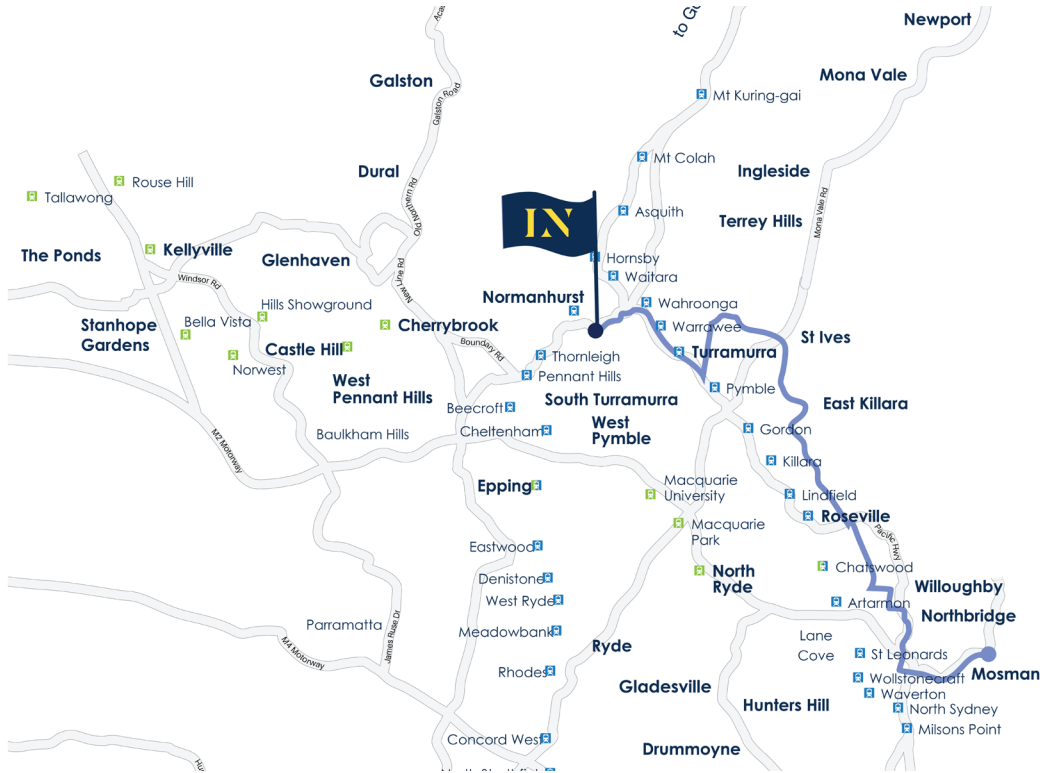

Drummoyne & Gladesville Service

Bus Stop	AM	PM
Drummoyne – Victoria Road (Corner Lyons Road heading north)	7:00	4:28
Hunters Hill – Ryde Road, Opposite Hunters Hill Hotel	7:05	4:20
Ryde Road, near Farnell Street	7:07	4:16
Ryde Road, Monash Park	7:09	4:15
Victoria Road, Ryde Aquatic Centre	7:15	4:12
Buffalo Road, near Crescent Avenue	7:20	4:07
Buffalo Road, near Smith Street	7:21	4:06
Lane Cove Road, near Quarry Road	7:24	4:03
Lane Cove Road, near Bridge Road	7:25	4:02
Lane Cove Road, near Coxs Road	7:28	3:58
Epping Road, near pedestrian overpass	7:37	3:55
Beecroft Road, Epping Train Station	7:45	3:45
Loreto Normanhurst	8:00	3:25

Mosman & North Shore Service

Bus Stop	AM	PM
Mosman, Pearl Bay Ave Corner Moss Lane	6:55	4:30
Spit Road, near Bickell Road	6:59	4:26
Spit Road, near Military Road	7:02	4:23
Military Road, near Spofforth Street	7:05	4:20
Military Road, near Rangers Road	7:07	4:18
Military Road, near Watson Street	7:08	4:16
Northbridge – Strathallen Avenue and Sailors Bay Road	7:15	4:09
Willoughby – Eastern Valley Way, near Victoria Avenue	7:21	4:03
Roseville - Addison Ave, at Babbage Rd	7:24	3:57
Roseville – Archbold Road & Woodlands Avenue	7:28	3:53
East Killara – Birdwood Ave & Koola Avenue	7:32	3:50
St Ives – Eastern Arterial Road, after Barra Brui Cres (AM Only)	7:35	-
St Ives – Eastern Arterial Road, opposite Barra Brui Cres (PM Only)	-	3:47
St Ives – Killeaton Street & Memorial Avenue	7:40	3:45
Turramurra – Bobbin Head Road, near Spurwood Road	7:50	3:40
Turramurra Railway Station – bus stop Pacific Hwy	7:55	3:35
Warrawee Public School – Pacific Hwy	7:57	3:34
Loreto Normanhurst	8:00	3:25