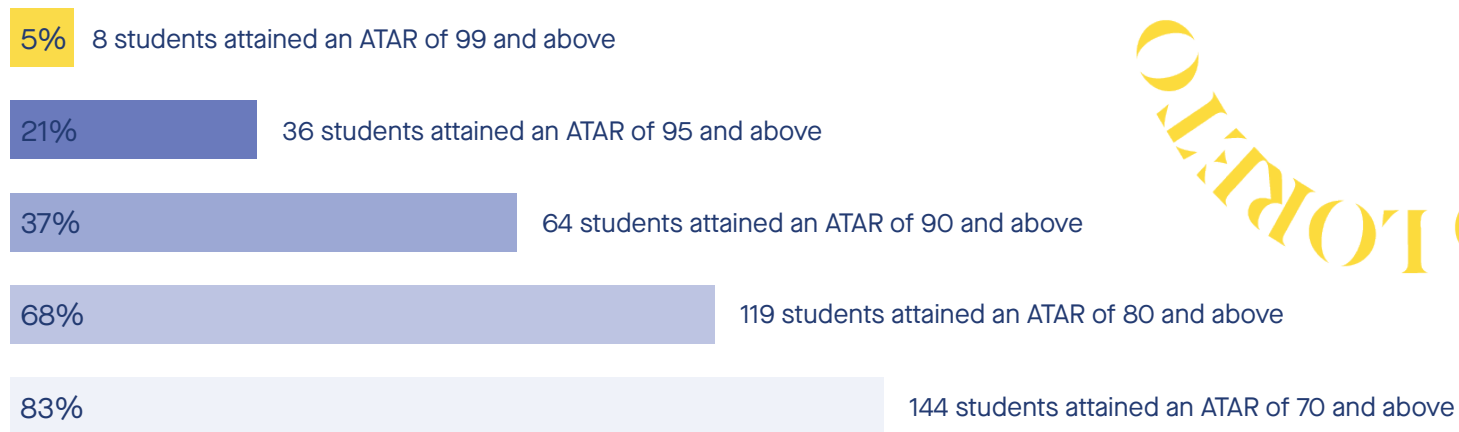

Emily Soros

Emily Stockwell

Lydia Thomas

ATAR Results

The top ATAR is 99.70 achieved by Erin Longney (DUX 2021)

LORETO
LORETO
LORETO

State Comparison

In 34 of 41 subjects offered at Loreto Normanhurst, the school mean was above the State mean:

2
Subjects were more than 15 marks over the state mean

8
Subjects were more than 10 marks over the state mean

26
Subjects were more than 5 marks over the state mean

Major Work Showcase Nominations

The following students were nominated for a Major Work Showcase