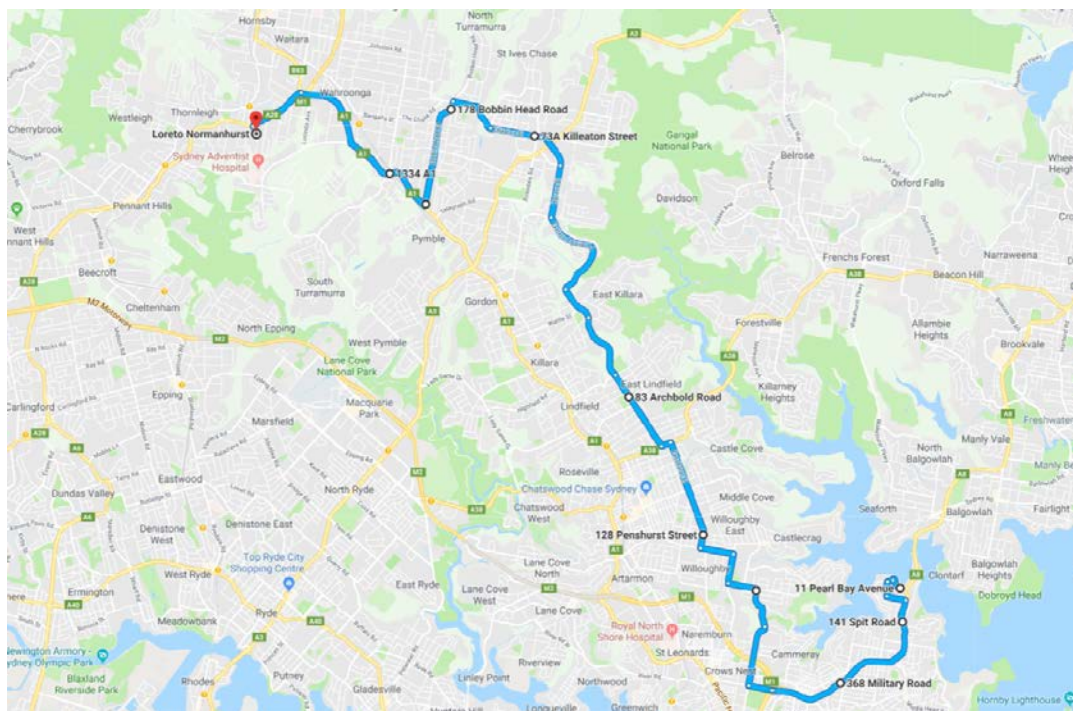

loreto
NORMANHURST

Loreto Private Bus Service

Lower North Shore/Mosman Route

Bus Stop	Morning Timetable	Afternoon Timetable
Mosman, Pearl Bay Ave Corner Moss Lane	6.55am	4.35pm
Spit Road, near Bickell Road	6.59am	4.32pm
Spit Road, near Military Road	7.02am	4.30pm
Military Road, near Spofforth Street	7.05am	4.28pm
Military Road, near Rangers Road	7.07am	4.26pm
Military Road, near Watson Street	7.08am	3.25pm
Northbridge – Strathallen Avenue and Sailors Bay Road	7.20am	4.15pm
Willoughby – Penshurst Street, bus stop near Laurel Street	7.30am	4.05pm
Roseville – Archbold Road and Woodlands Avenue	7.42am	3.53pm
East Killara – Birdwood Ave & Koola Avenue	7.45am	3.50pm
St Ives – Killeaton Street & Memorial Avenue	7.50am	3.45pm
Turramurra – Bobbin Head Road, near Spurwood Road	7.55am	3.40pm
Turramurra Railway Station – bus stop Pacific Hwy	8.00am	3.35pm
Warrawee Public School – Pacific Hwy	8.02am	3.34pm
Loreto Normanhurst	8.10am	3.25pm

www.loretonh.nsw.edu.au

Ph: 02 9487 3488 | 91-93 Pennant Hills Road, Normanhurst