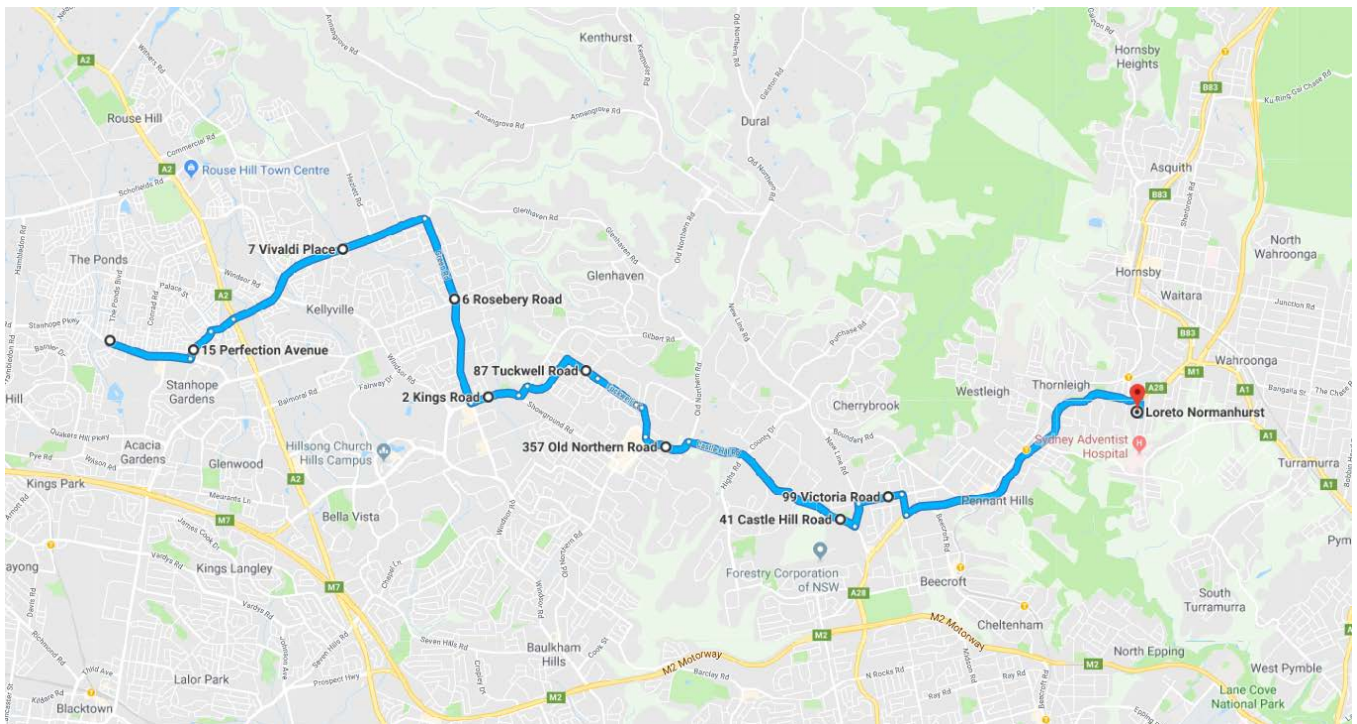

**loreto**  
NORMANHURST

## Loreto Private Bus Service The Hills District Route

Bus Stop	Morning Timetable	Afternoon Timetable
The Ponds Boulevard, The Ponds Near Stanhope Parkway	7.00am	4.20pm
Perfection Avenue (between Yarrandale Street/Tilbury Avenue)	7.03am	4.17pm
Samantha Riley Drive near corner of Redden Drive	7.08am	4.12pm
Green Road near President Road	7.13am	4.07pm
Showground Road near Kings Road	7.18am	4.02pm
Tuckwell Road, near Surrey Avenue	7.22am	4.00pm
Old Northern Road outside	7.28am	3.52pm
Castle Hill Road, Koala Park	7.35am	3.45pm
Victoria Road near Keelindi Road	7.40am	3.30pm
Loreto Normanhurst	8.10am	3.25pm