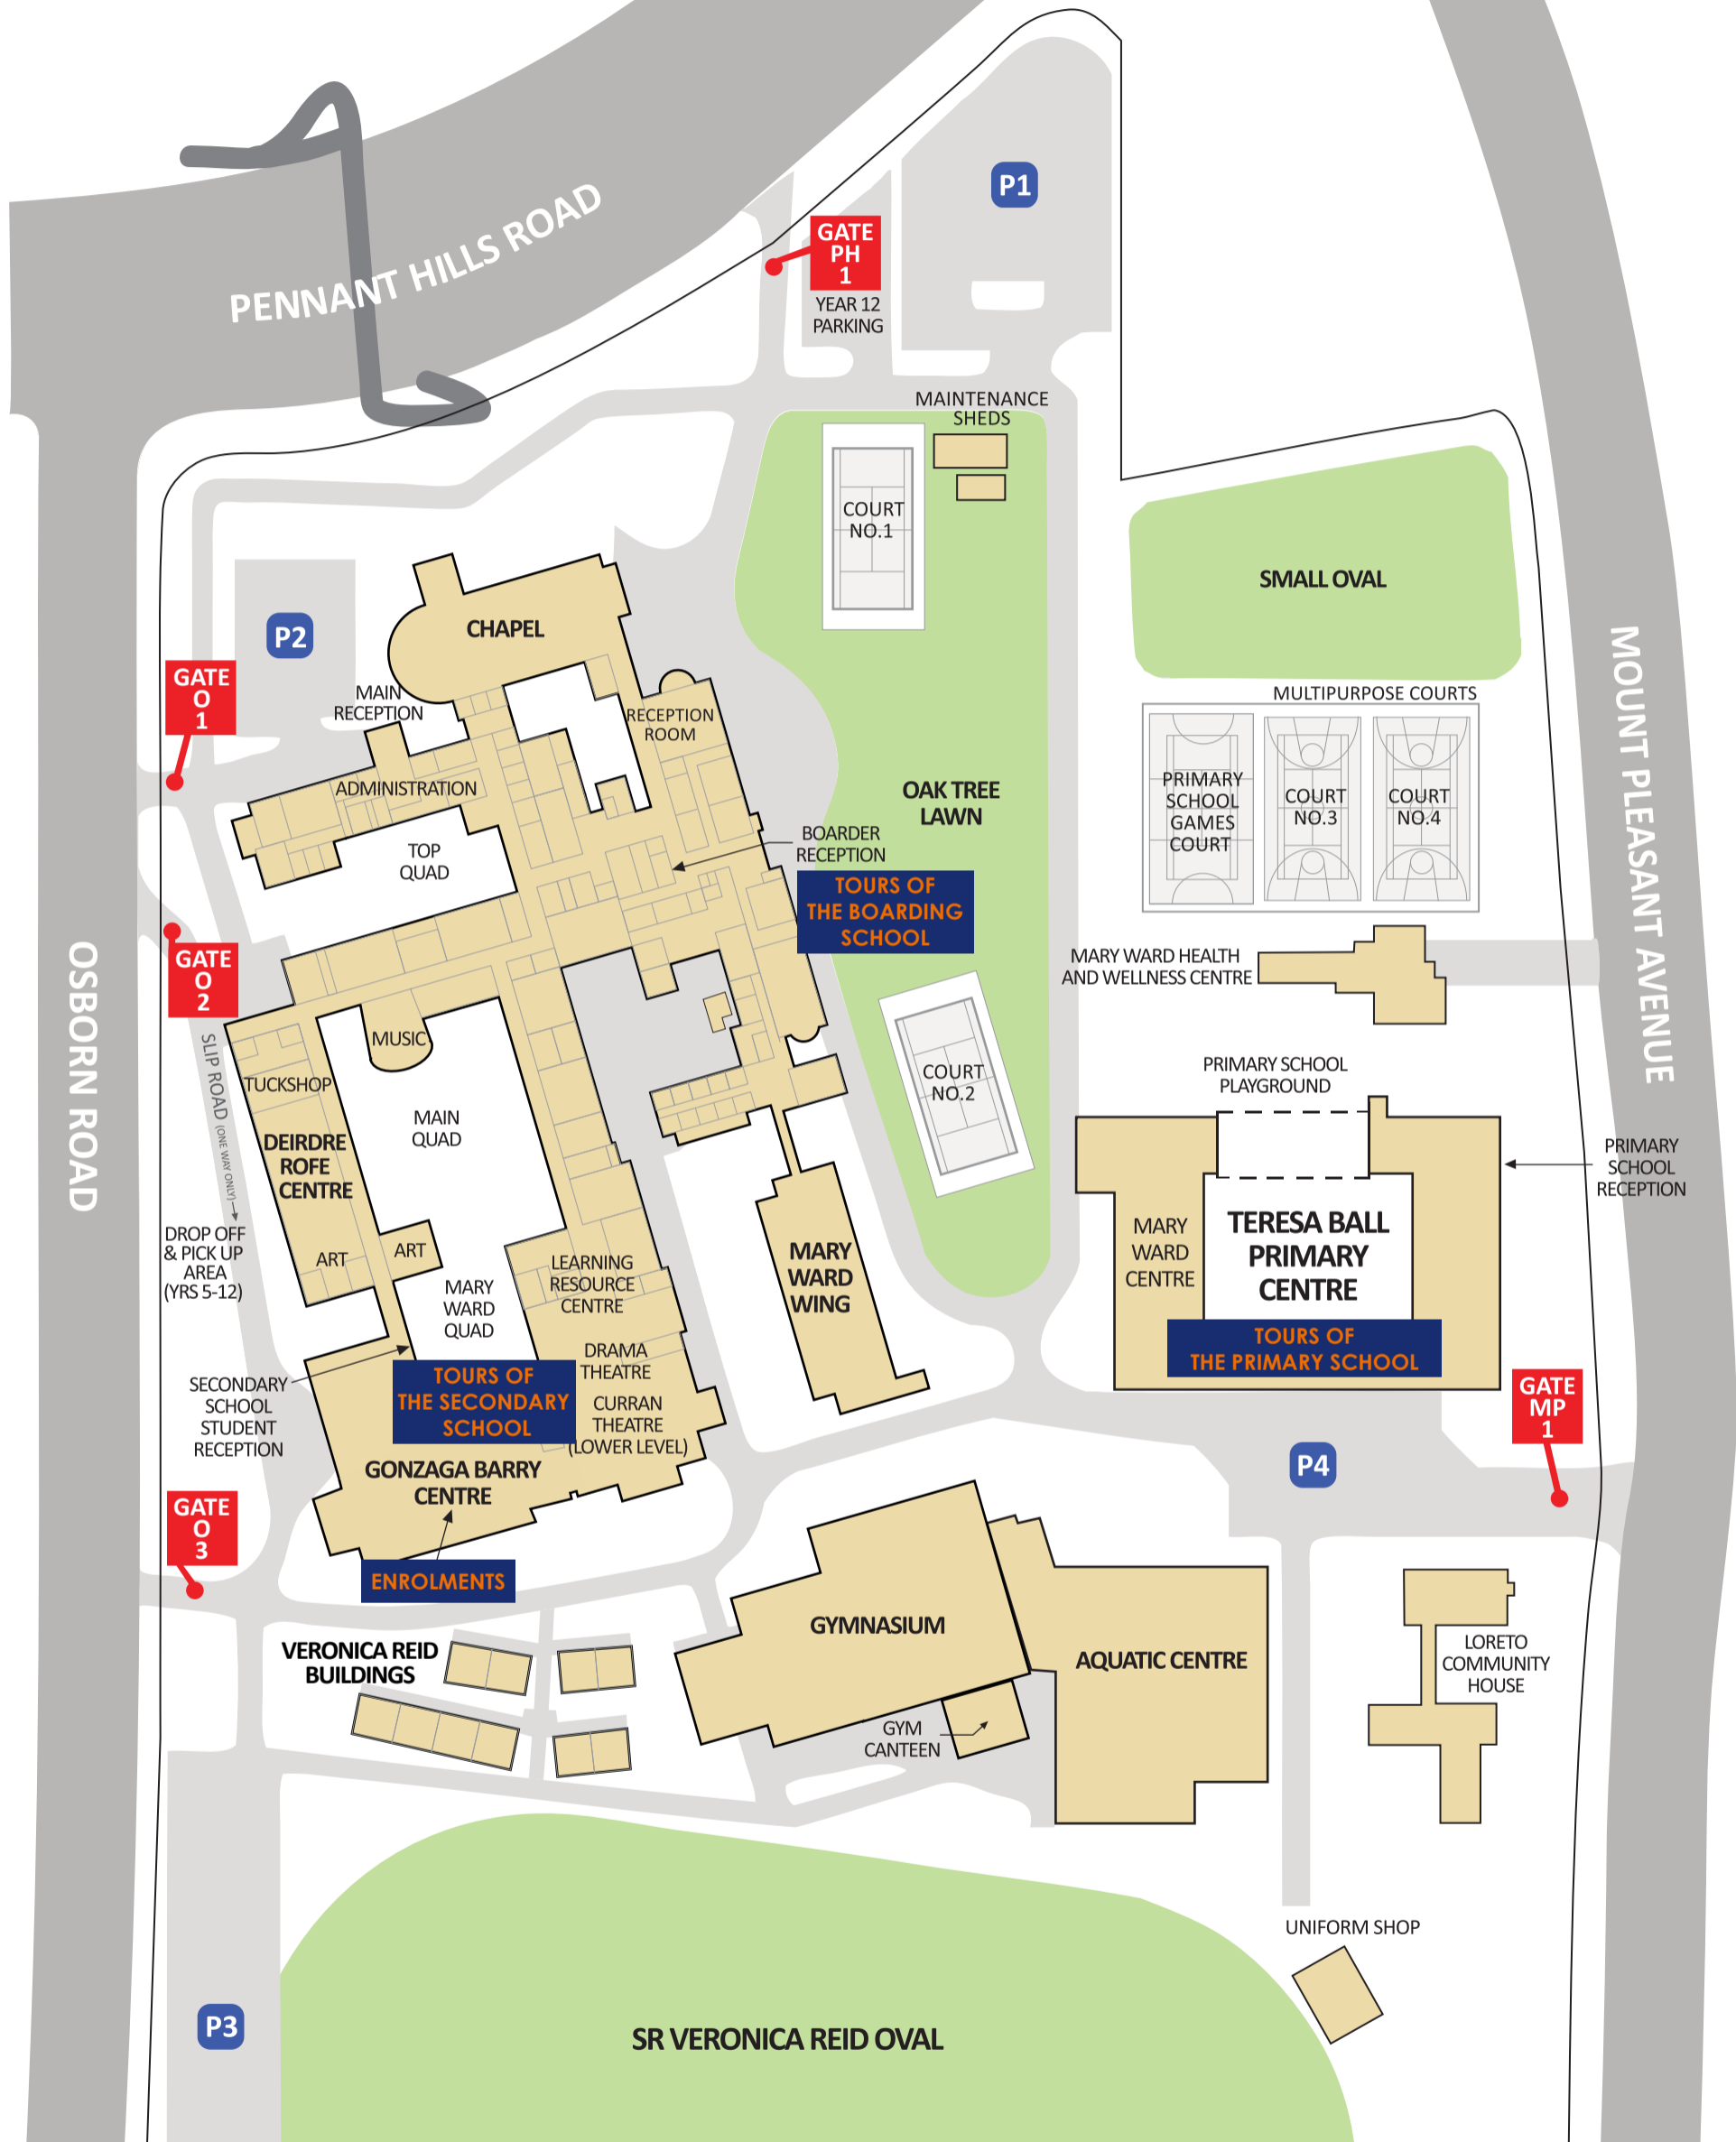

# loretonnormanhurst

91-93 Pennant Hills Rd, Normanhurst NSW 2076  
www.loretonh.nsw.edu.au

<b>P1</b>	PENNANT HILLS ROAD CARPARK	<b>GATE PH 1</b>	BOARDING SCHOOL VISITORS' ENTRY AND EXIT PENNANT HILLS ROAD
<b>P2</b>	ADMINISTRATION CARPARK	<b>GATE O 1</b>	VISITORS' /ADMINISTRATION ENTRY OSBORN ROAD
<b>P3</b>	OVAL CARPARK	<b>GATE O 2</b>	STUDENT DROP OFF ENTRY ONLY OSBORN ROAD
<b>P4</b>	TERESA BALL CARPARK	<b>GATE O 3</b>	STUDENT DROP OFF EXIT ONLY OSBORN ROAD
		<b>GATE O 4</b>	OVAL/AQUATIC CENTRE CARPARK OSBORN ROAD
		<b>GATE MP 1</b>	STAFF CARPARK ENTRY MOUNT PLEASANT AVENUE