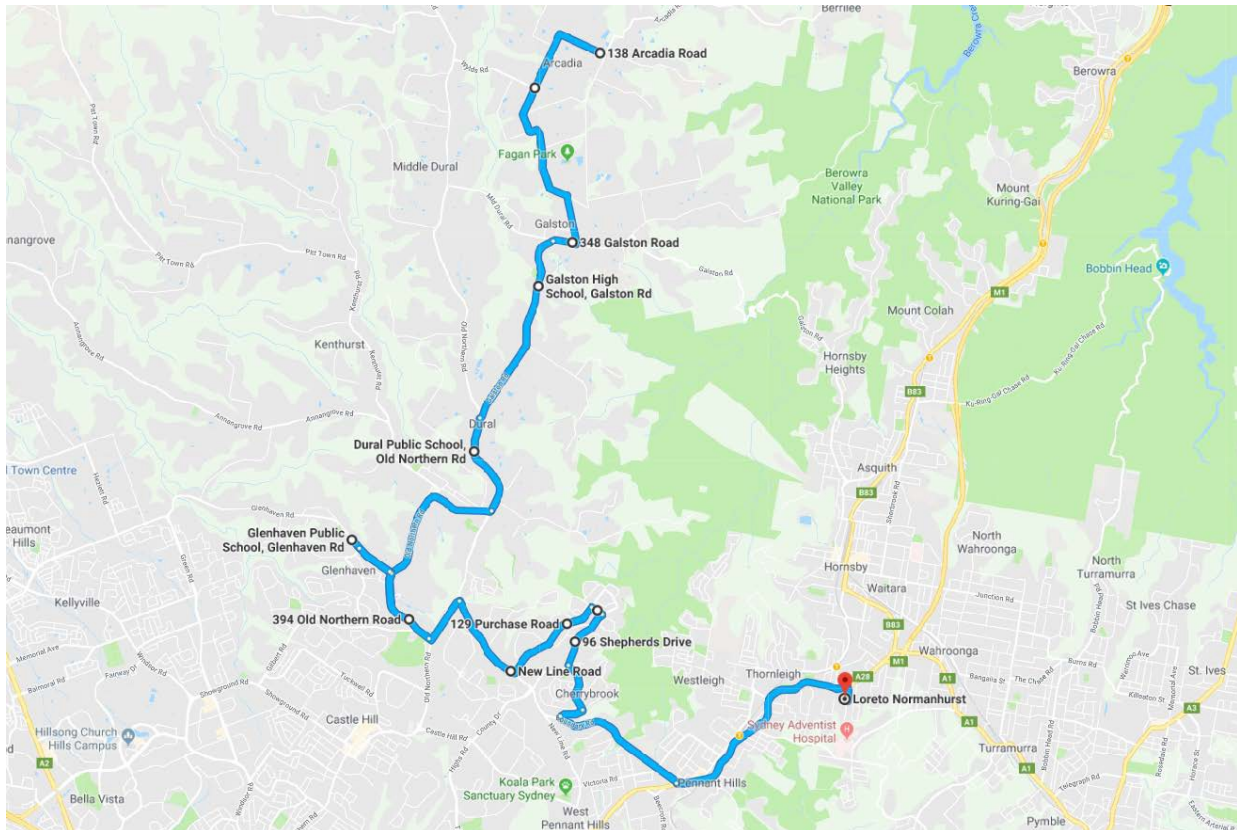

**loreto**  
NORMANHURST

## Loreto Private Bus Service Arcadia Route

Bus Stop	Morning Timetable	Afternoon Timetable
Arcadia Road, Arcadia Public School	7.03am	4.14pm
Galston Road, Galston Shops	7.10am	4.07pm
Galston Road, Galston High School	7.12am	4.05pm
Old Northern Road, Dural Public School	7.17am	4.00pm
Old Northern Road, Round Corner Shops ( <i>AM stop near veterinary</i> )	7.22am	3.55pm
Glenhaven Road near Glenhaven Public School	7.27am	3.50pm
Old Northern Road near Gilbert Road	7.32am	3.45pm
New Line Road corner of James Henty Drive	7.34am	3.43pm
Purchase Road near Kentia Parade	7.37am	3.40pm
Shepherds Drive at Appletree Shops	7.42am	3.35pm
Boundary Road near Cedarwood Drive	7.48am	3.30pm
Loreto Normanhurst	8.10am	3.25pm