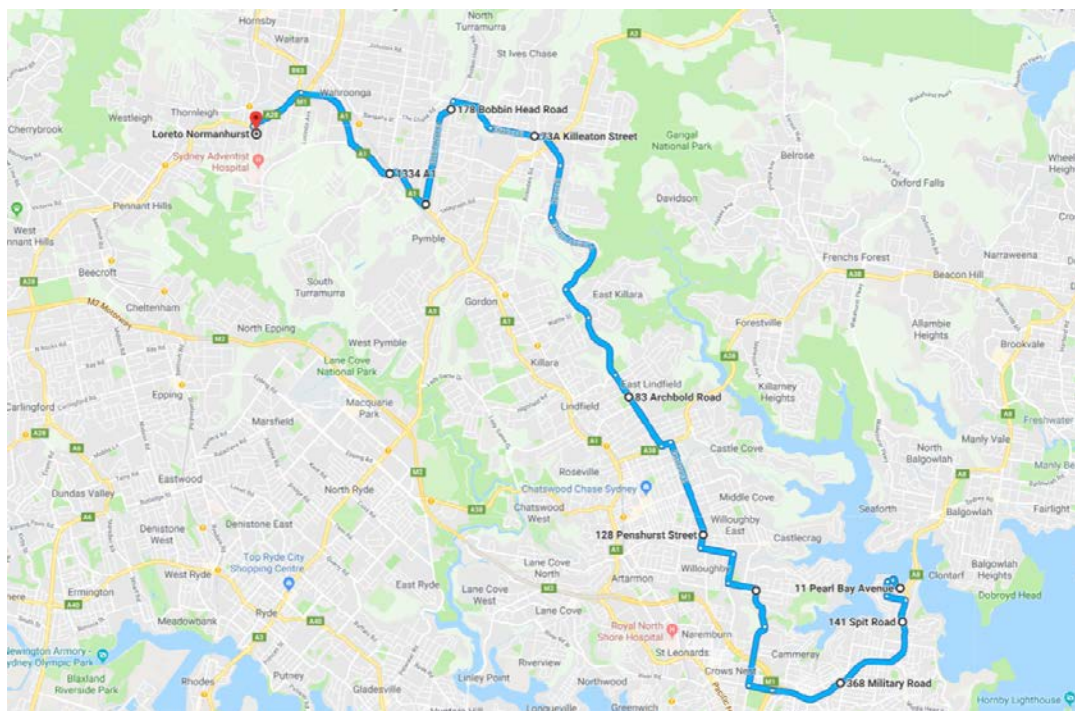

loreto
NORMANHURST

Loreto Private Bus Service Mosman / North Shore Route

| Bus Stop | Morning Timetable | Afternoon Timetable |
|------------------------------------------------------------|-------------------|---------------------|
| Mosman, Pearl Bay Ave Corner Moss Lane | 6.55am | 4.35pm |
| Spit Road, near Bickell Road | 6.59am | 4.32pm |
| Spit Road, near Military Road | 7.02am | 4.30pm |
| Military Road, near Spofforth Street | 7.05am | 4.28pm |
| Military Road, near Rangers Road | 7.07am | 4.26pm |
| Military Road, near Watson Street | 7.08am | 3.25pm |
| Northbridge – Strathallen Avenue and Sailors Bay Road | 7.15am | 4.15pm |
| Willoughby – Penshurst Street, bus stop near Laurel Street | 7.23am | 4.05pm |
| Roseville – Archbold Road and Woodlands Avenue | 7.30am | 3.53pm |
| East Killara – Birdwood Ave & Koola Avenue | 7.34am | 3.50pm |
| St Ives – Killeaton Street & Memorial Avenue | 7.42am | 3.45pm |
| Turramurra – Bobbin Head Road, near Spurwood Road | 7.52am | 3.40pm |
| Turramurra Railway Station – bus stop Pacific Hwy | 7.57am | 3.35pm |
| Warrawee Public School – Pacific Hwy | 7.59am | 3.34pm |
| Loreto Normanhurst | 8.10am | 3.25pm |

www.loretonh.nsw.edu.au

Ph: 02 9487 3488 | 91-93 Pennant Hills Road, Normanhurst