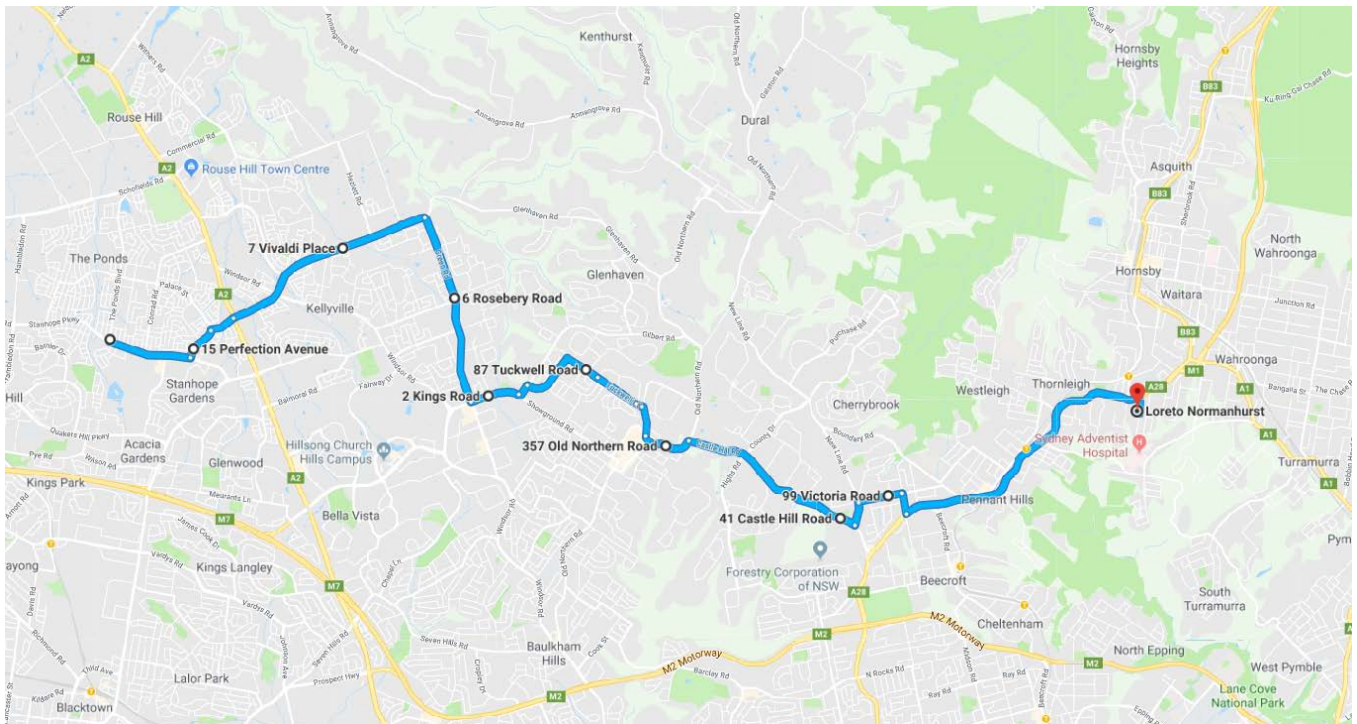

**loreto**  
NORMANHURST

## Loreto Private Bus Service The Hills District Route

Bus Stop	Morning Timetable	Afternoon Timetable
The Ponds Boulevard, The Ponds Near Stanhope Parkway	7.00am	4.20pm
Perfection Avenue (between Yarrandale Street/Tilbury Avenue)	7.03am	4.17pm
Samantha Riley Drive near corner of Redden Drive	7.08am	4.12pm
Green Road near President Road	7.13am	4.07pm
Showground Road near Kings Road	7.18am	4.02pm
Tuckwell Road, near Surrey Avenue	7.22am	4.00pm
Old Northern Road outside the Commonwealth Bank	7.28am	3.52pm
Castle Hill Road, Koala Park	7.35am	3.45pm
Victoria Road near Keelindi Road	7.40am	3.30pm
Loreto Normanhurst	8.10am	3.25pm