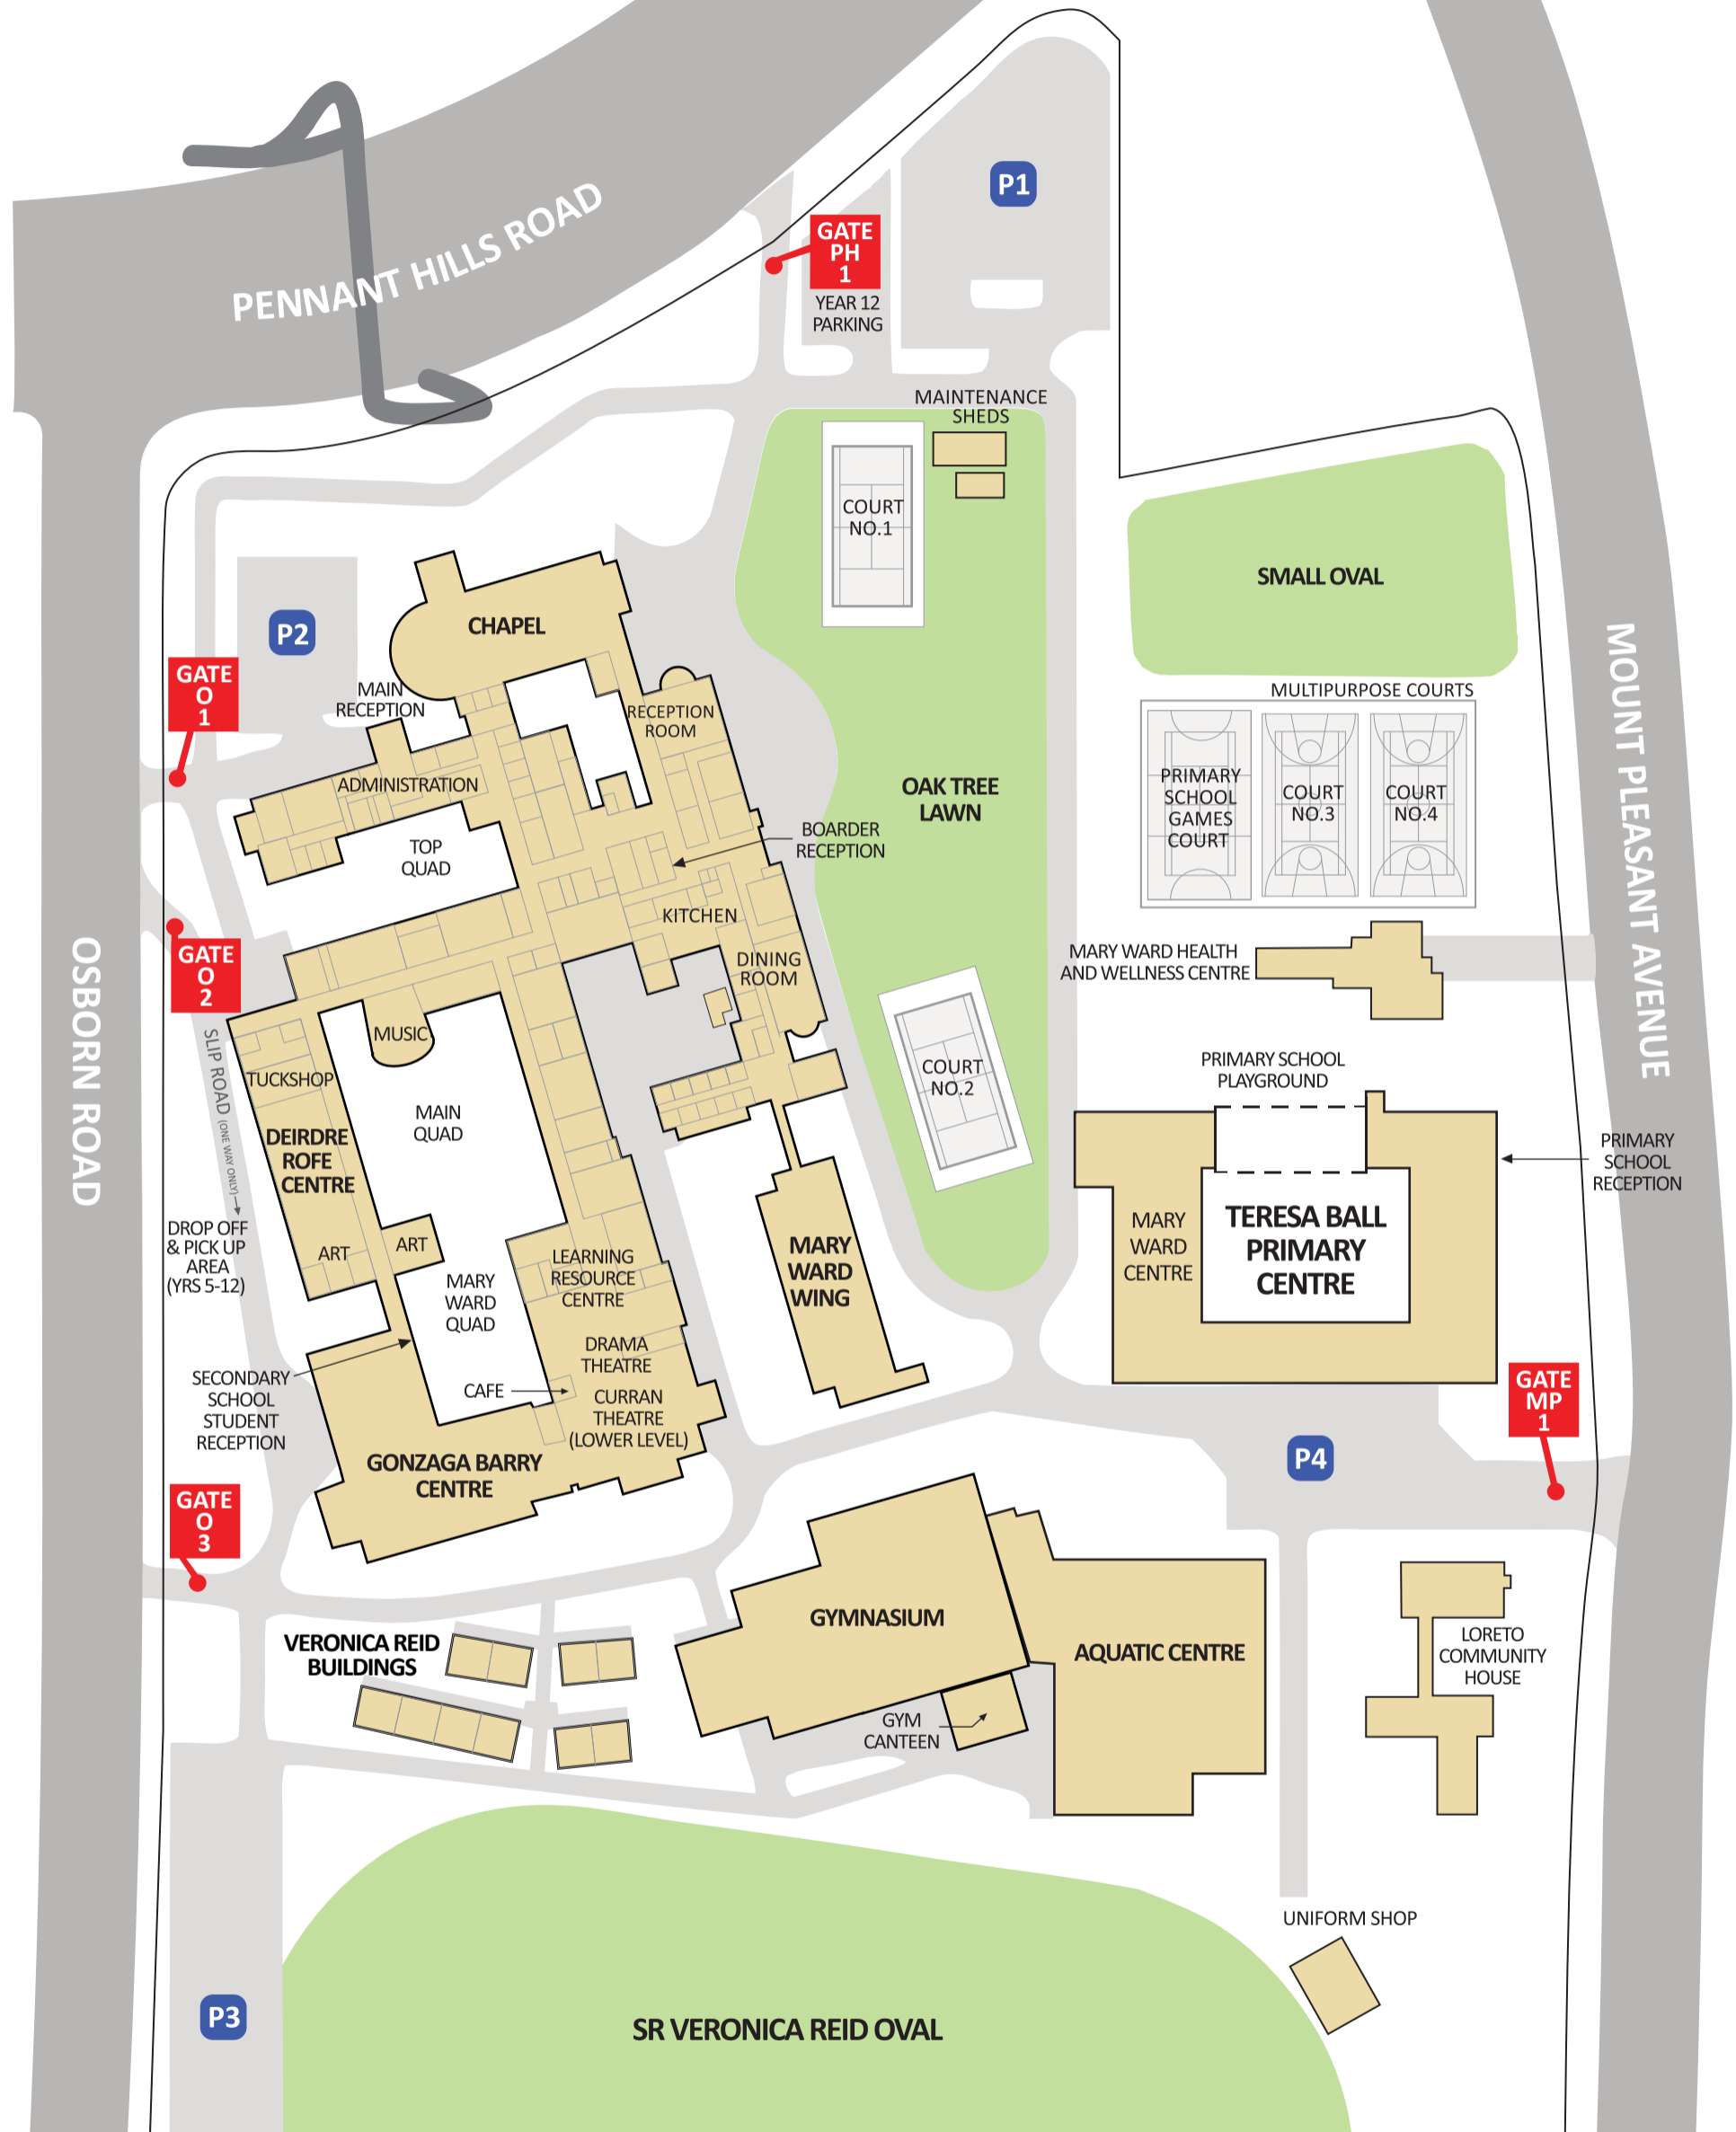

loretonormanhurst

91-93 Pennant Hills Rd, Normanhurst NSW 2076
www.loretonh.nsw.edu.au

P1	PENNANT HILLS ROAD CARPARK	GATE PH 1	BOARDING SCHOOL VISITORS' ENTRY AND EXIT PENNANT HILLS ROAD
P2	ADMINISTRATION CARPARK	GATE O 1	VISITORS' /ADMINISTRATION ENTRY OSBORN ROAD
P3	OVAL CARPARK	GATE O 2	STUDENT DROP OFF ENTRY ONLY OSBORN ROAD
P4	TERESA BALL CARPARK	GATE O 3	STUDENT DROP OFF EXIT ONLY OSBORN ROAD
		GATE O 4	OVAL/AQUATIC CENTRE CARPARK OSBORN ROAD
		GATE MP 1	STAFF CARPARK ENTRY MOUNT PLEASANT AVENUE